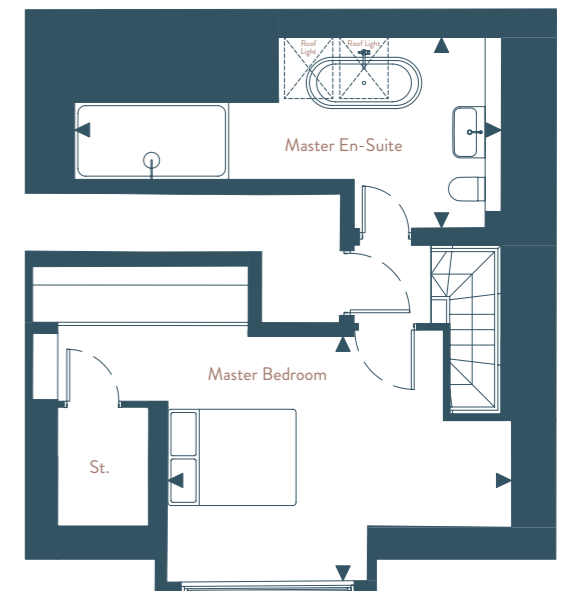

Apartment 11

THREE BEDROOM | 2ND & 3RD FLOOR

LIVING/KITCHEN/DINING

7.25 x 5.03m
(23'9" x 16'6")

BATHROOM

2.35 x 1.90m
(7'8" x 6'3")

MASTER BEDROOM

5.36 x 3.81m
(17'7" x 12'6")

EN-SUITE

6.65 x 2.97m
(21'10" x 9'6")

BEDROOM 2

3.63 x 3.51m
(11'11" x 11'6")

BEDROOM 3

3.42 x 2.36m
(11'3" x 7'9")

TOTAL

114m²
(1,227ft²)

LOCATION

L: SECOND FLOOR
R: THIRD FLOOR

N