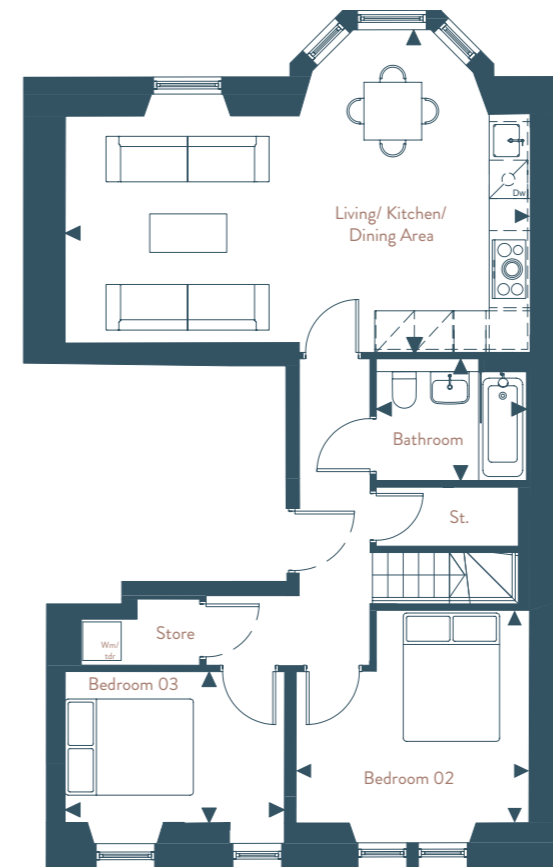

Apartment 11

THREE BEDROOM | 2ND & 3RD FLOOR

LIVING/KITCHEN/DINING

7.25 x 5.03m
(23'9" x 16'6")

BATHROOM

2.35 x 1.90m
(7'8" x 6'3")

MASTER BEDROOM

5.36 x 3.81m
(17'7" x 12'6")

EN-SUITE

6.65 x 2.97m
(21'10" x 9'6")

BEDROOM 2

3.63 x 3.51m
(11'11" x 11'6")

BEDROOM 3

3.42 x 2.36m
(11'3" x 7'9")

TOTAL

114m²
(1,227ft²)

LOCATION

L: SECOND FLOOR
R: THIRD FLOOR

N