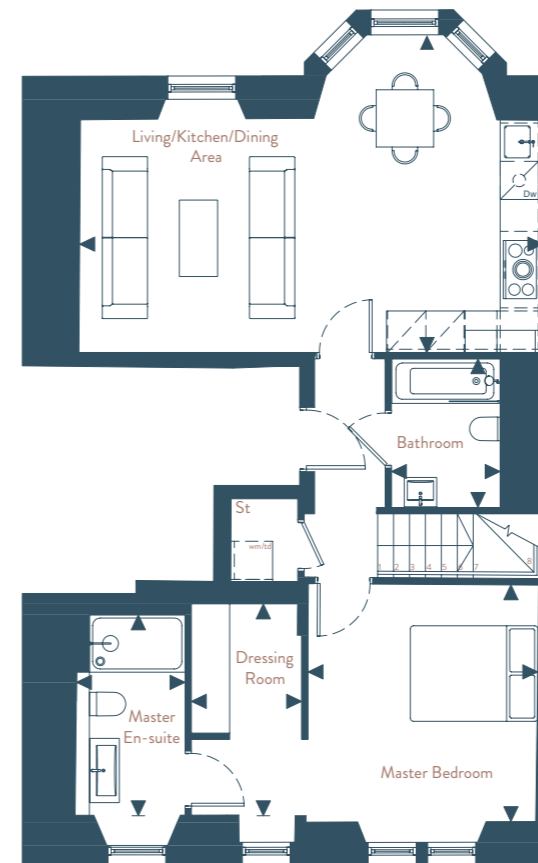

Apartment 1

THREE BEDROOM | 2ND & 3RD FLOORS

LIVING/KITCHEN/DINING

7.27 x 4.98m
(23'10" x 16'4")

BATHROOM

2.33 x 1.68m
(7'8" x 5'6")

MASTER BEDROOM

3.61 x 3.72m
(11'10" x 12'2")

DRESSING ROOM

1.73 x 3.32m
(5'8" x 10'11")

MASTER EN-SUITE

1.70 x 3.15m
(5'7" x 10'4")

BEDROOM 02

3.06 x 3.76m
(10'1" x 12'4")

EN-SUITE

1.60 x 2.29m
(5'3" x 7'6")

BEDROOM 03

3.51 x 3.43m
(11'6" x 11'3")

TOTAL

114m²
(1,226ft²)

LOCATION

L: SECOND FLOOR
R: THIRD FLOOR