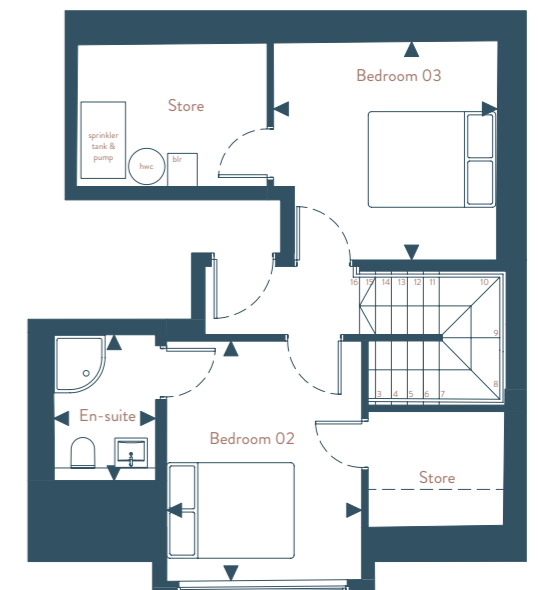

Apartment 1

THREE BEDROOM | 2ND & 3RD FLOORS

LIVING/KITCHEN/DINING

7.27 x 4.98m
(23'10" x 16'4")

BATHROOM

2.33 x 1.68m
(7'8" x 5'6")

MASTER BEDROOM

3.61 x 3.72m
(11'10" x 12'2")

DRESSING ROOM

1.73 x 3.32m
(5'8" x 10'11")

MASTER EN-SUITE

1.70 x 3.15m
(5'7" x 10'4")

BEDROOM 02

3.06 x 3.76m
(10'1" x 12'4")

EN-SUITE

1.60 x 2.29m
(5'3" x 7'6")

BEDROOM 03

3.51 x 3.43m
(11'6" x 11'3")

TOTAL

114m²
(1,226ft²)

LOCATION

L: SECOND FLOOR
R: THIRD FLOOR